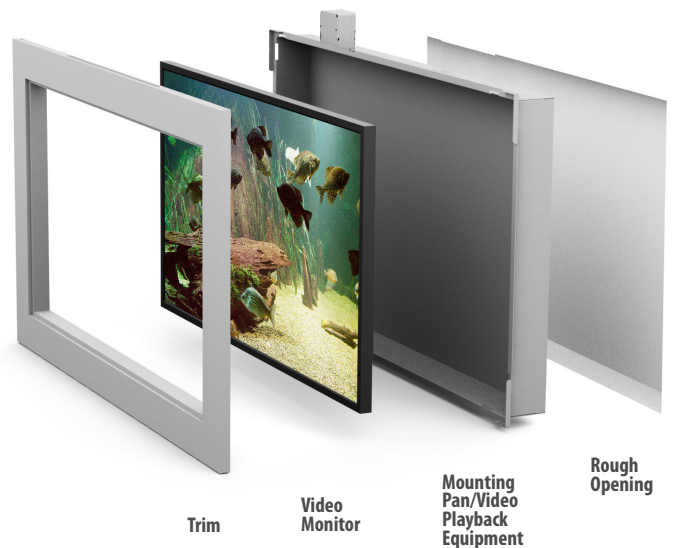

Sky Factory eSea™ Digital Cinema

DC-eSea-4123 Specifications

Monitor:

49" (1245mm) Professional LED Edgelit LCD Monitor
Resolution: 1920 x 1080

Mounting Pan with Integrated Video Playback Equipment:

Mounting Pan

16 gauge steel, powder coated silver
Provides one location for all playback equipment
Protects eSea monitor and playback equipment, facilitates wiring, provides ventilation for proper cooling
Rough opening: call the Sky Factory for specific requirements.
Requires wire access from top during rough-in for power and signal cable to controller
Junction box with 1/2" (22mm) trade size knock-outs; where conduit is specified, flexible will be required
Video playback equipment
Simple plug-in module for additional content

Fixture Weight:

48.5 lbs (22kg)

Warranty:

2 year Sky Factory, Inc. limited warranty on entire system

eSea™

Recessed Wall Mount
High-Definition (HD)
Digital Cinema Virtual Aquarium

Viewable Area:

approx. 41" x 23" (1041mm x 584mm)

Video Content (provided):

5 hours full HD Resolution (1920 x 1080) Videos
Recorded in Ultra HD
Mastered and played back in high bit rate Full HD
Simple plug-in module for additional content

Notice: This product is NOT compatible with MRI and high energy particle imaging environments, such as Linac.